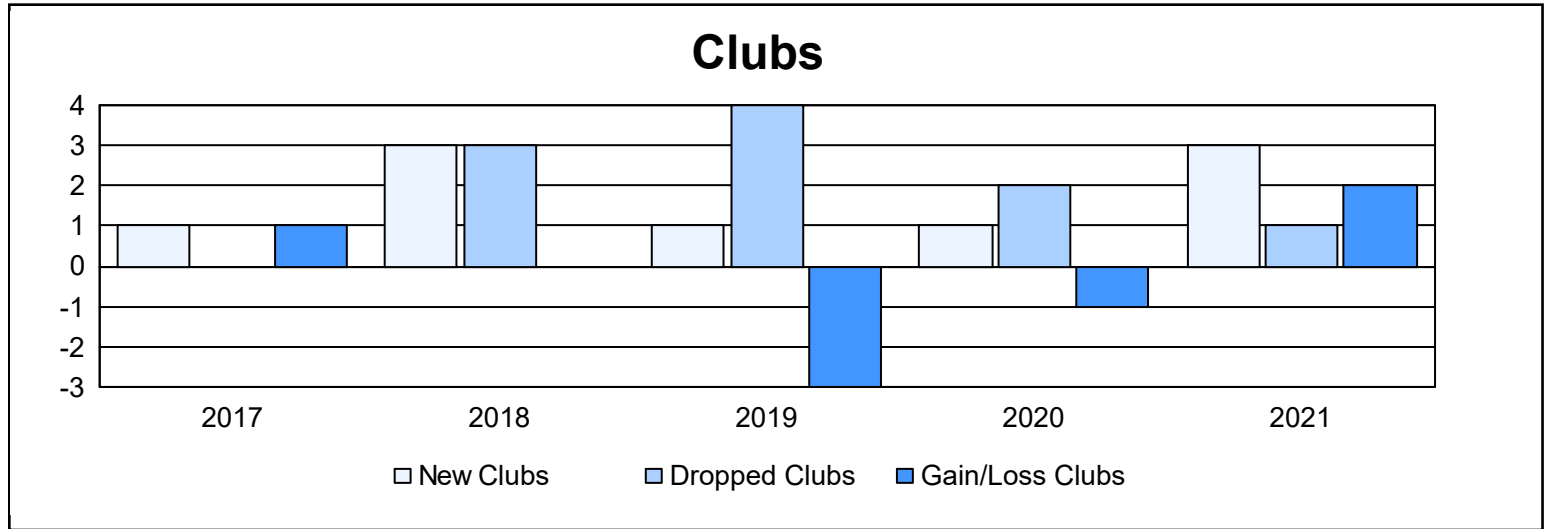

Year	New Clubs	Dropped Clubs	Gain/ Loss Clubs	New Members	Charter Members	Reinstate Members	Transfer Members	Total Member Added	Total Members Dropped	Gain/ Loss Members
2016-2017	1	0	1	125	47	3	9	184	177	7
2017-2018	3	3	0	147	78	18	20	263	350	-87
2018-2019	1	4	-3	86	21	19	13	139	239	-100
2019-2020	1	2	-1	87	41	13	24	165	205	-40
2020-2021	3	1	2	104	86	6	5	201	126	75
<b>Average</b>	<b>2</b>	<b>2</b>	<b>0</b>	<b>110</b>	<b>55</b>	<b>12</b>	<b>14</b>	<b>190</b>	<b>219</b>	<b>-29</b>

### Membership Composition June 2021 Cumulative