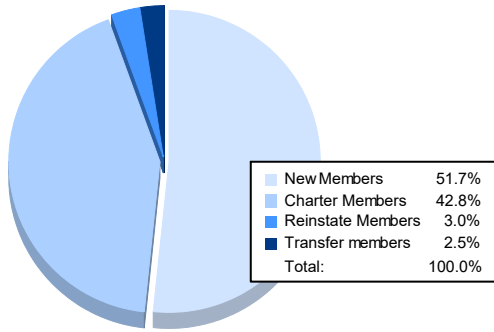

Year	New Clubs	Dropped Clubs	Gain/ Loss Clubs	New Members	Charter Members	Reinstate Members	Transfer Members	Total Member Added	Total Members Dropped	Gain/ Loss Members
2016-2017	1	0	1	125	47	3	9	184	177	7
2017-2018	3	3	0	147	78	18	20	263	350	-87
2018-2019	1	4	-3	86	21	19	13	139	239	-100
2019-2020	1	2	-1	87	41	13	24	165	205	-40
2020-2021	3	1	2	104	86	6	5	201	126	75
<b>Average</b>	<b>2</b>	<b>2</b>	<b>0</b>	<b>110</b>	<b>55</b>	<b>12</b>	<b>14</b>	<b>190</b>	<b>219</b>	<b>-29</b>

### Membership Composition June 2021 Cumulative

### Gender Composition June 2021 Cumulative