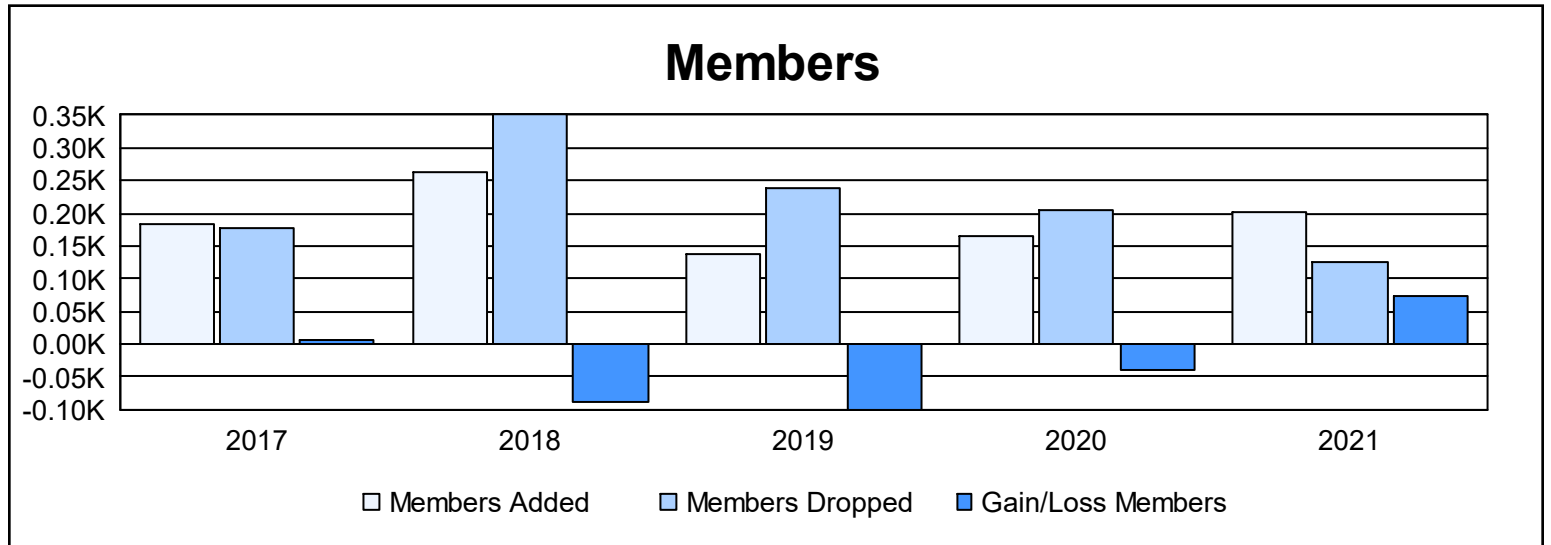

Year	New Clubs	Dropped Clubs	Gain/ Loss Clubs	New Members	Charter Members	Reinstate Members	Transfer Members	Total Member Added	Total Members Dropped	Gain/ Loss Members
2016-2017	1	0	1	125	47	3	9	184	177	7
2017-2018	3	3	0	147	78	18	20	263	350	-87
2018-2019	1	4	-3	86	21	19	13	139	239	-100
2019-2020	1	2	-1	87	41	13	24	165	205	-40
2020-2021	3	1	2	104	86	6	5	201	126	75
<b>Average</b>	<b>2</b>	<b>2</b>	<b>0</b>	<b>110</b>	<b>55</b>	<b>12</b>	<b>14</b>	<b>190</b>	<b>219</b>	<b>-29</b>

### Membership Composition June 2021 Cumulative